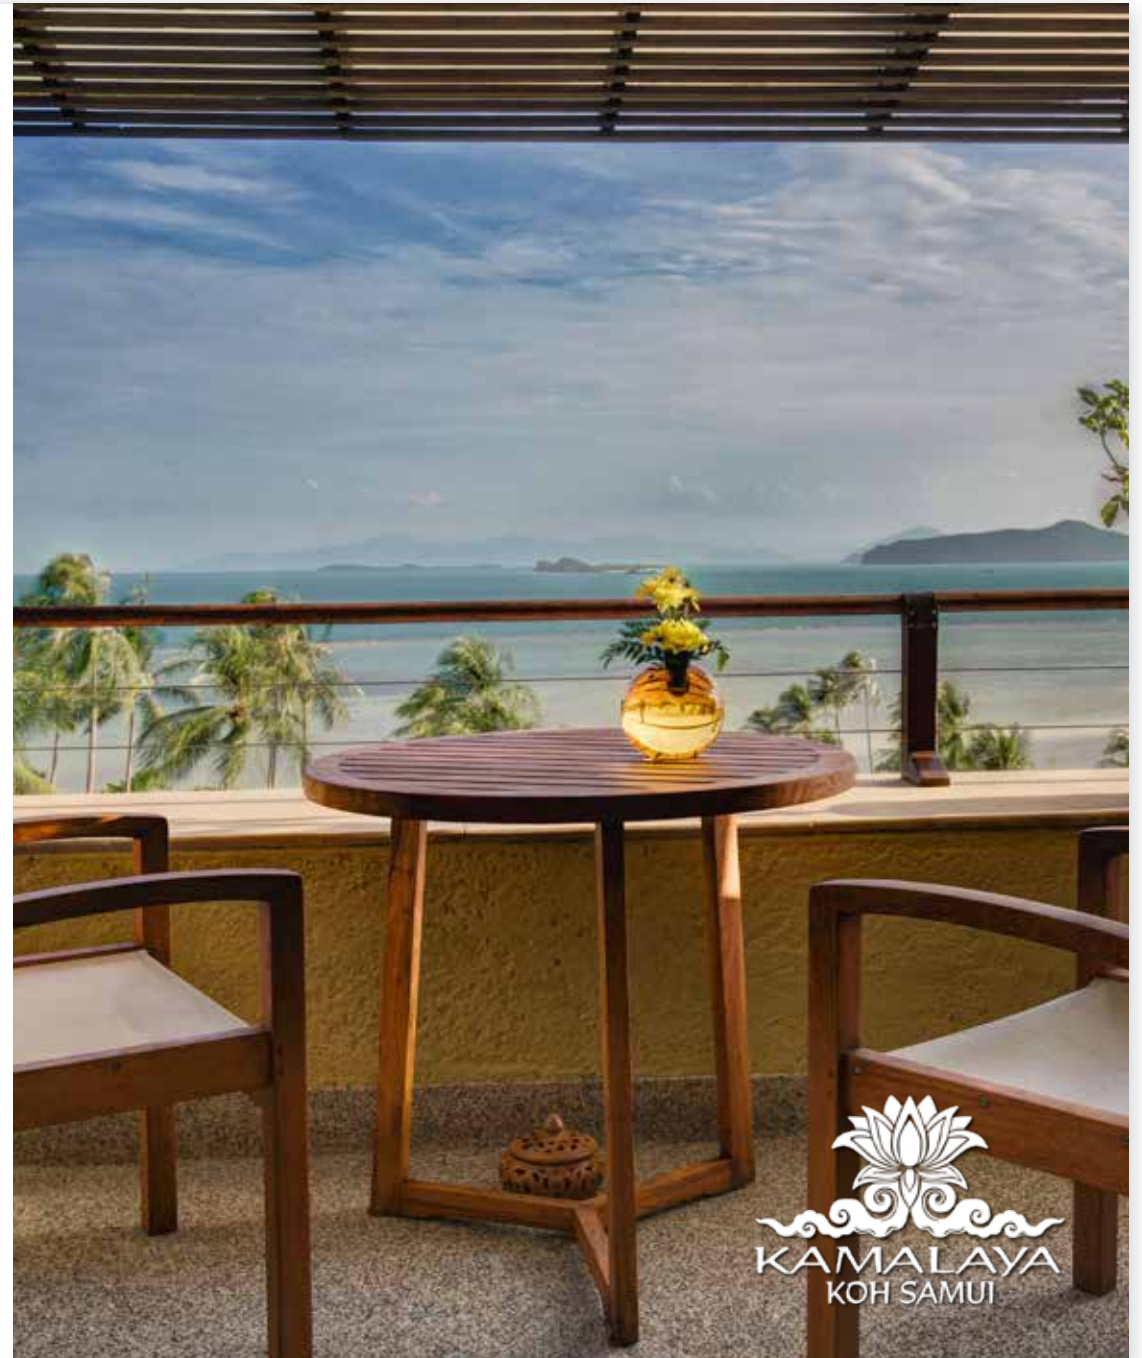

## Suites

Koh Samui's seascape flows into these suites designed to embrace the coastal view. Simply stylish design and comfortable furnishings allow for nature's tranquility to permeate your personal resort accommodation.

Bathe under a canopy of stars on your private balcony. Situated at the top of the resort, close to Soma Restaurant and Alchemy Tea Lounge.

  
KAMALAYA  
KOH SAMUI

*feel life 's potential*