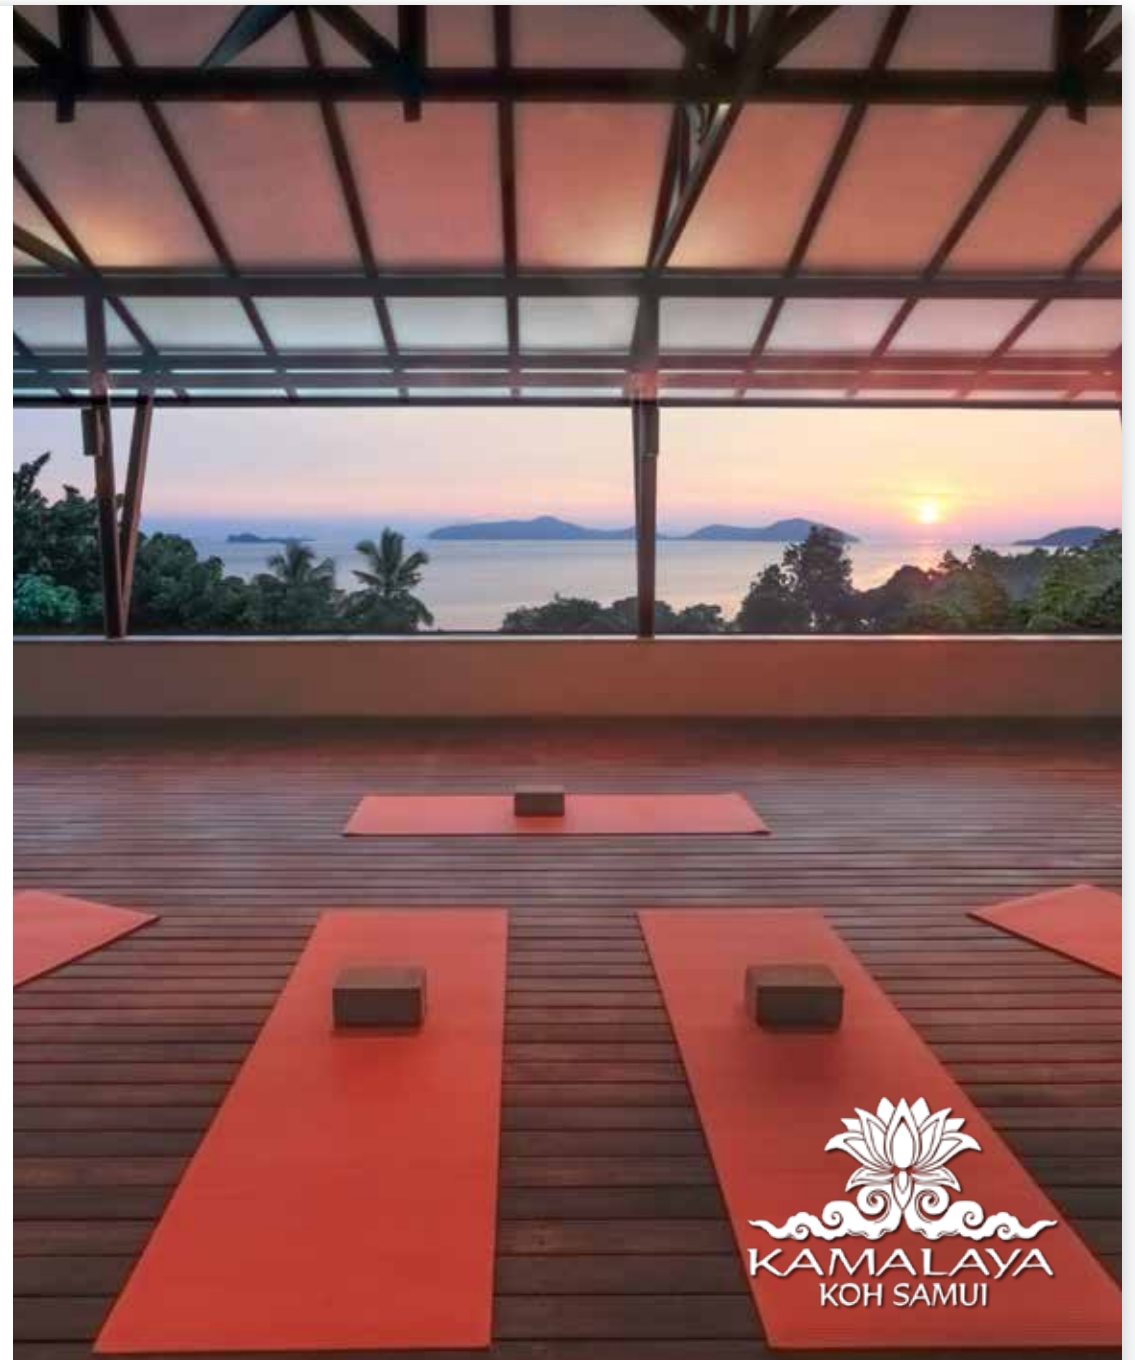

feel life 's potential

Request your Kamalaya Experience:

>> www.kamalaya.com

feel life 's potential